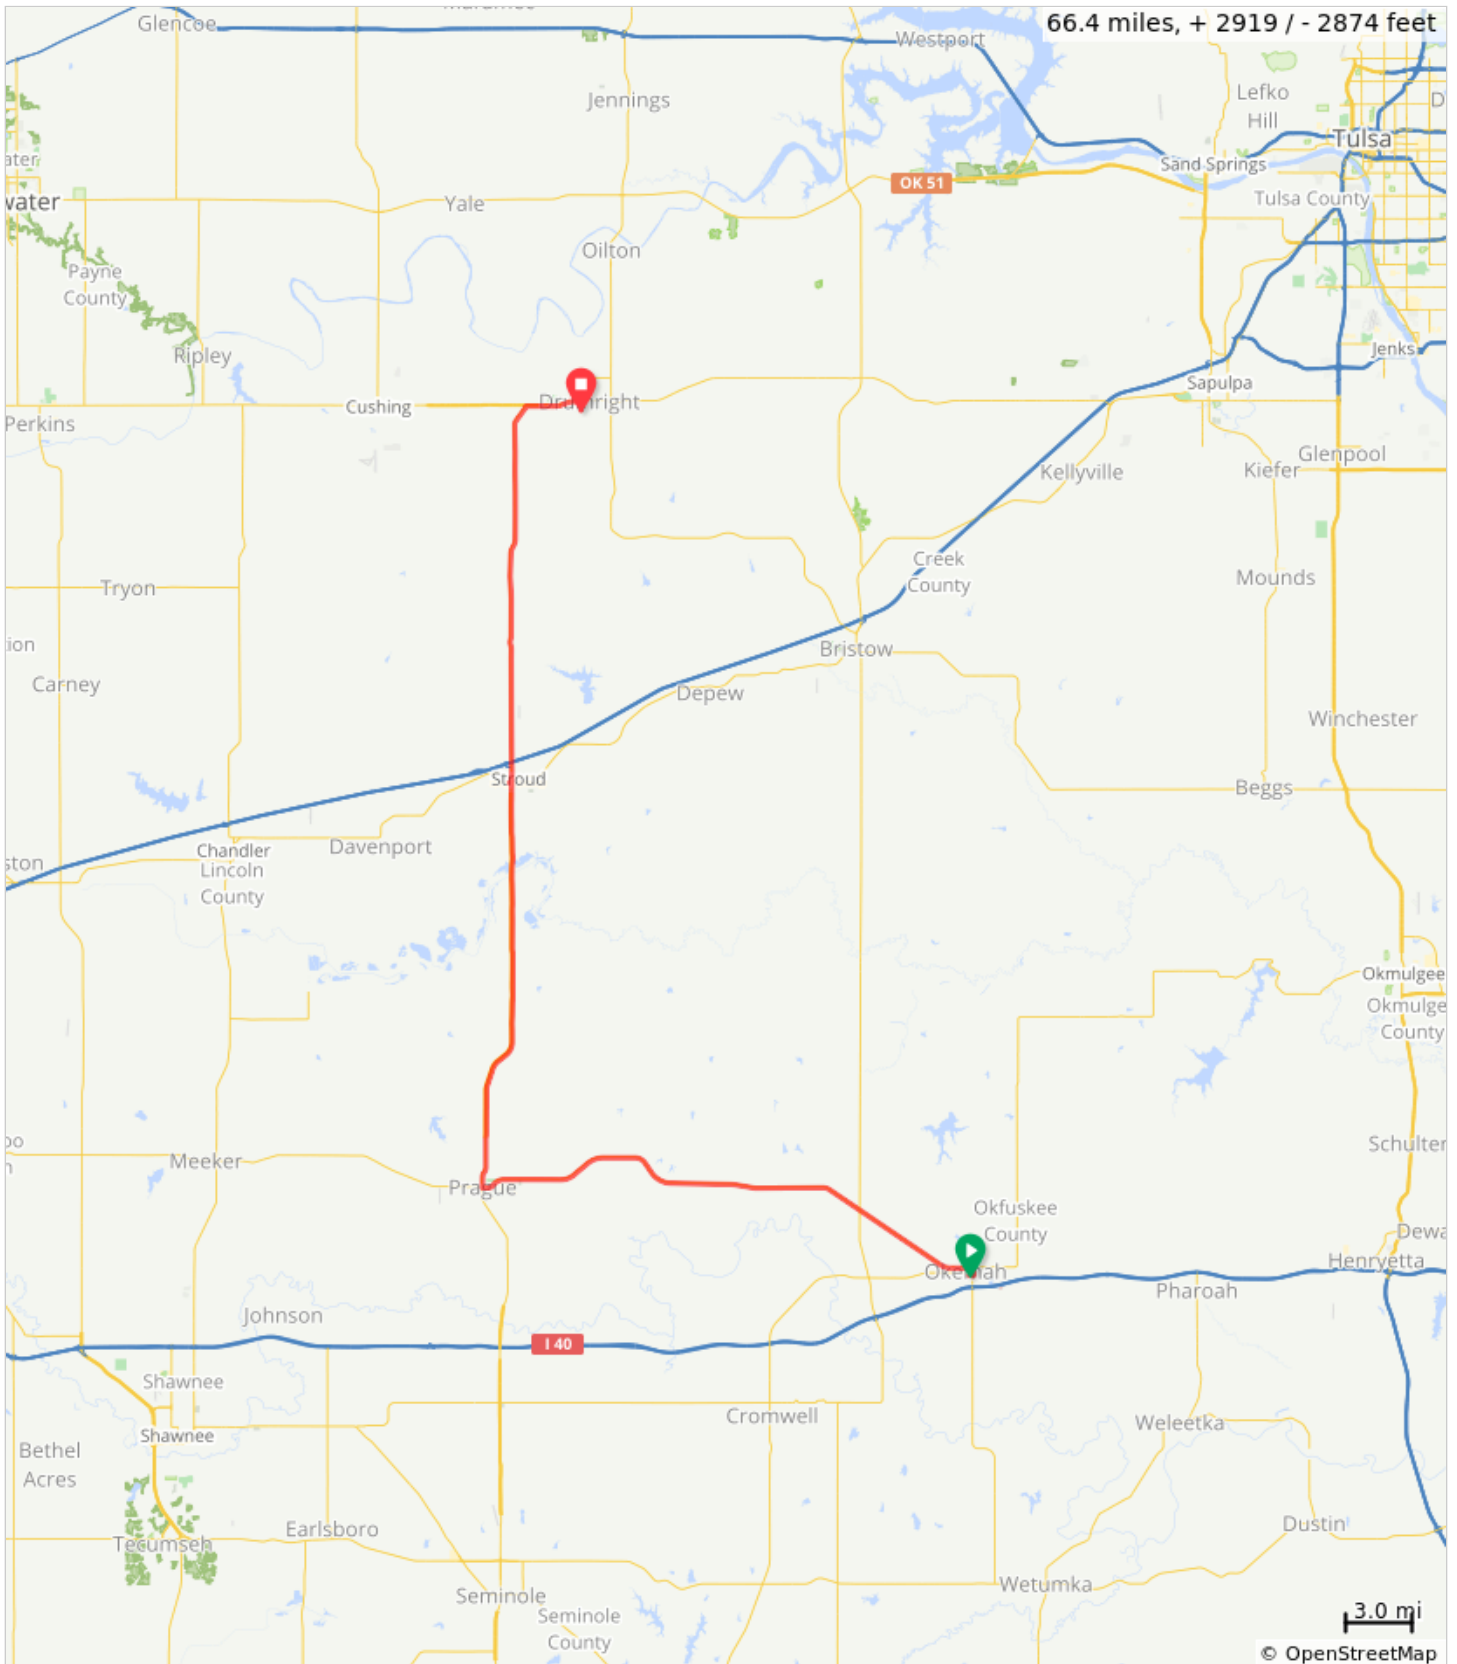

# 19D D-5 OKFW

19D D-5 OKFW

Dist	Type	Note
0.0		Start of route
0.2		L onto US-62 W/S Woody Guthrie St
0.5		L onto US-62 W
24.2		R onto US-377 N/Jim Thorpe Blvd
42.6		L onto W Central St
42.7		L at the 1st cross street onto S 9th Ave
42.7		L onto W Oak St
42.8		R onto US-377 S/S 8th Ave/S Hwy 99
44.7		Make a U-turn
47.4		Continue straight onto OK-99 N/N 8th Ave
63.5		R onto OK-33 E/OK-99 N/E Broadway St

63.5 miles. +3294/-3294 feet

Dist	Type	Note
66.0		R after Dollar General (on the right)
66.4		End of route

2.8 miles. +7/-8 feet