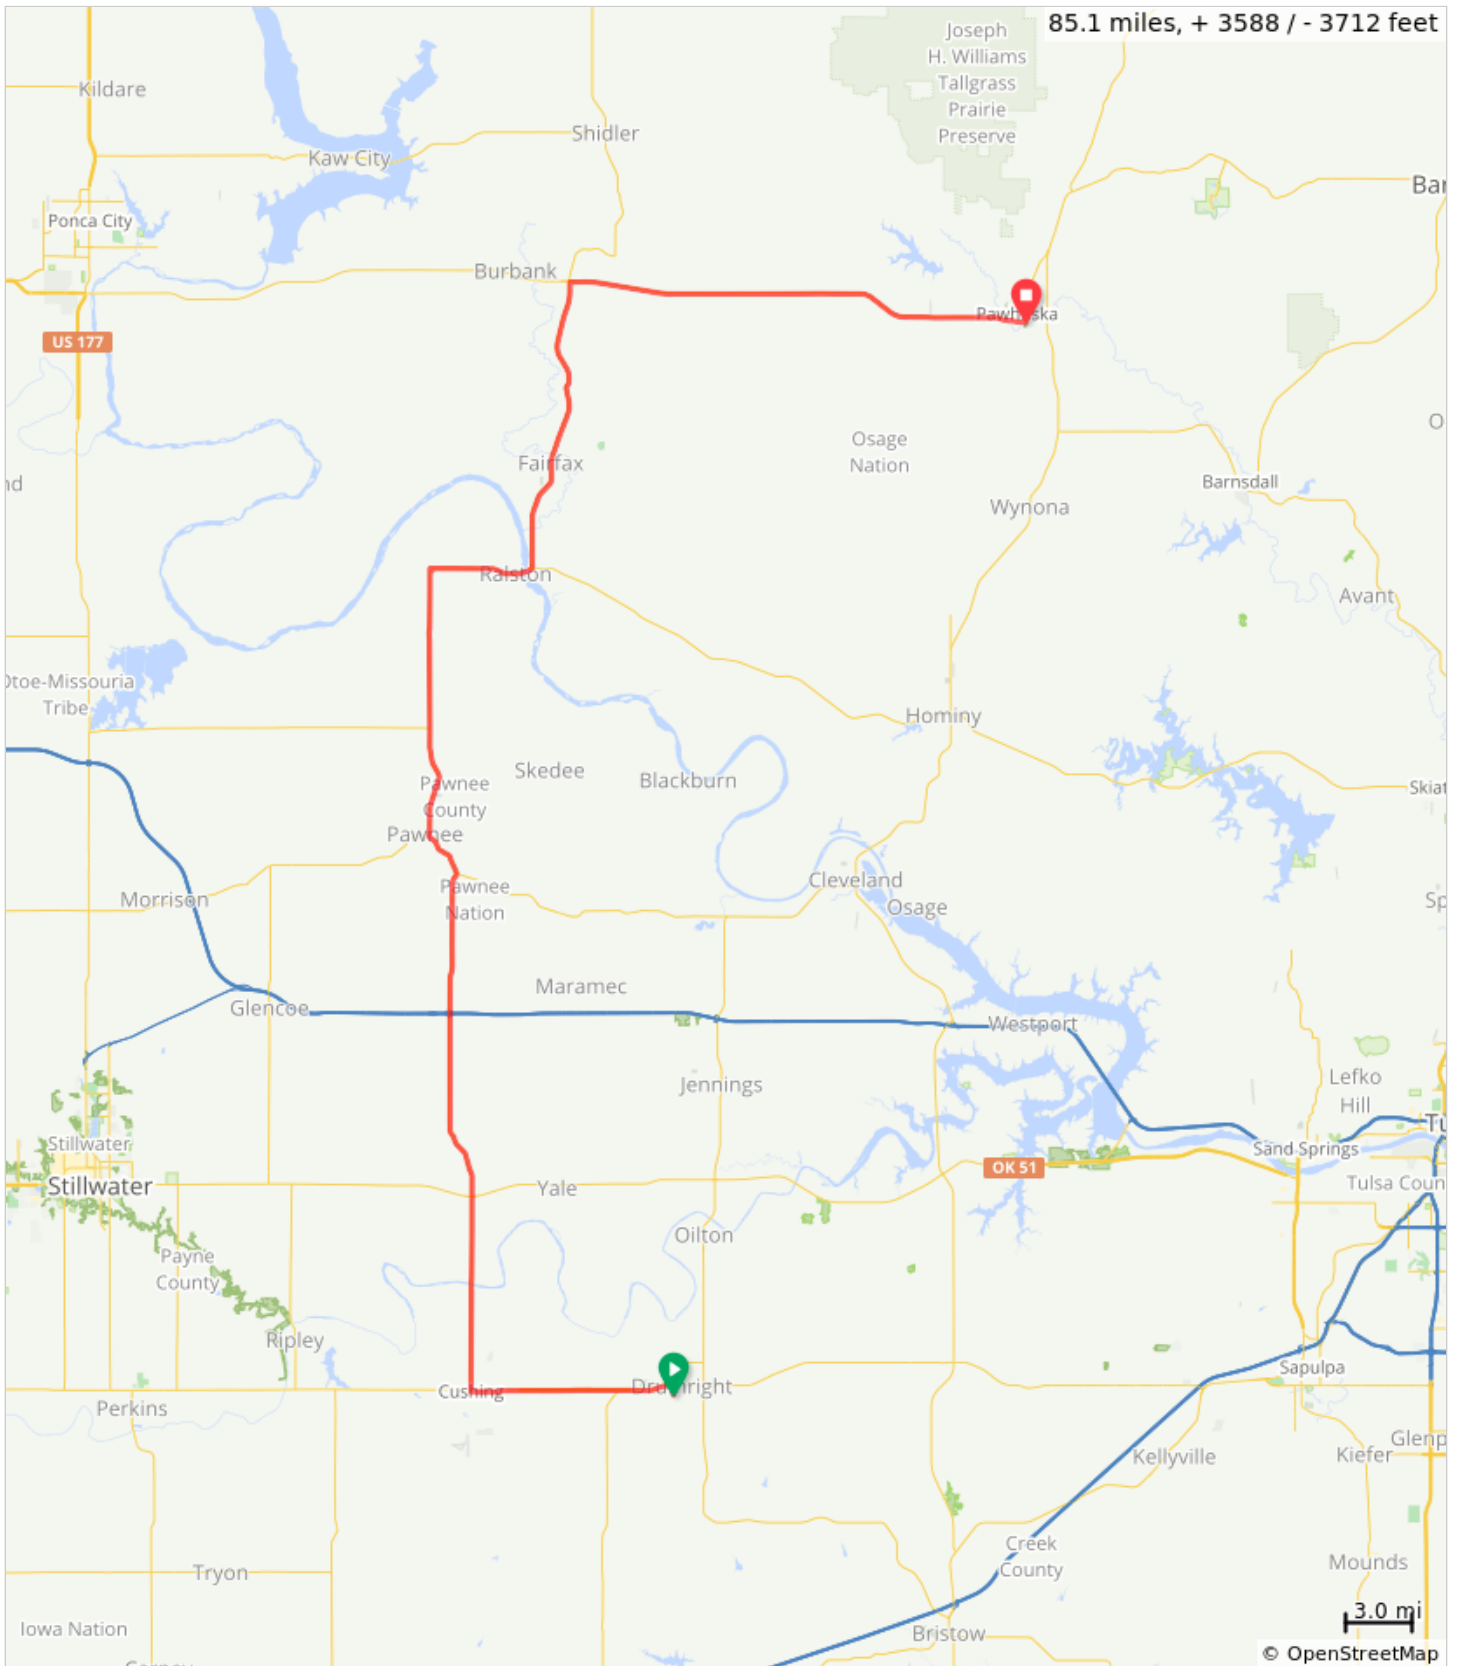

19D D-6 OKFW

19D D-6 OKFW

Dist	Type	Note
0.0		Start of route
0.4		L after Dollar General (on the left)
9.3		R onto OK-18 N/N Little Ave
32.5		Slight L onto US-64 W
34.6		Continue straight onto OK-18 N/4th St
46.5		Sharp L onto E0350
46.7		L onto N3480 Rd
47.0		Sharp L onto OK-18 N
64.7		R onto US-60 E
85.0		L onto Lynn Ave
85.0		R onto E 6th St
85.1		End of route

85.1 miles. +4318/-4440 feet
