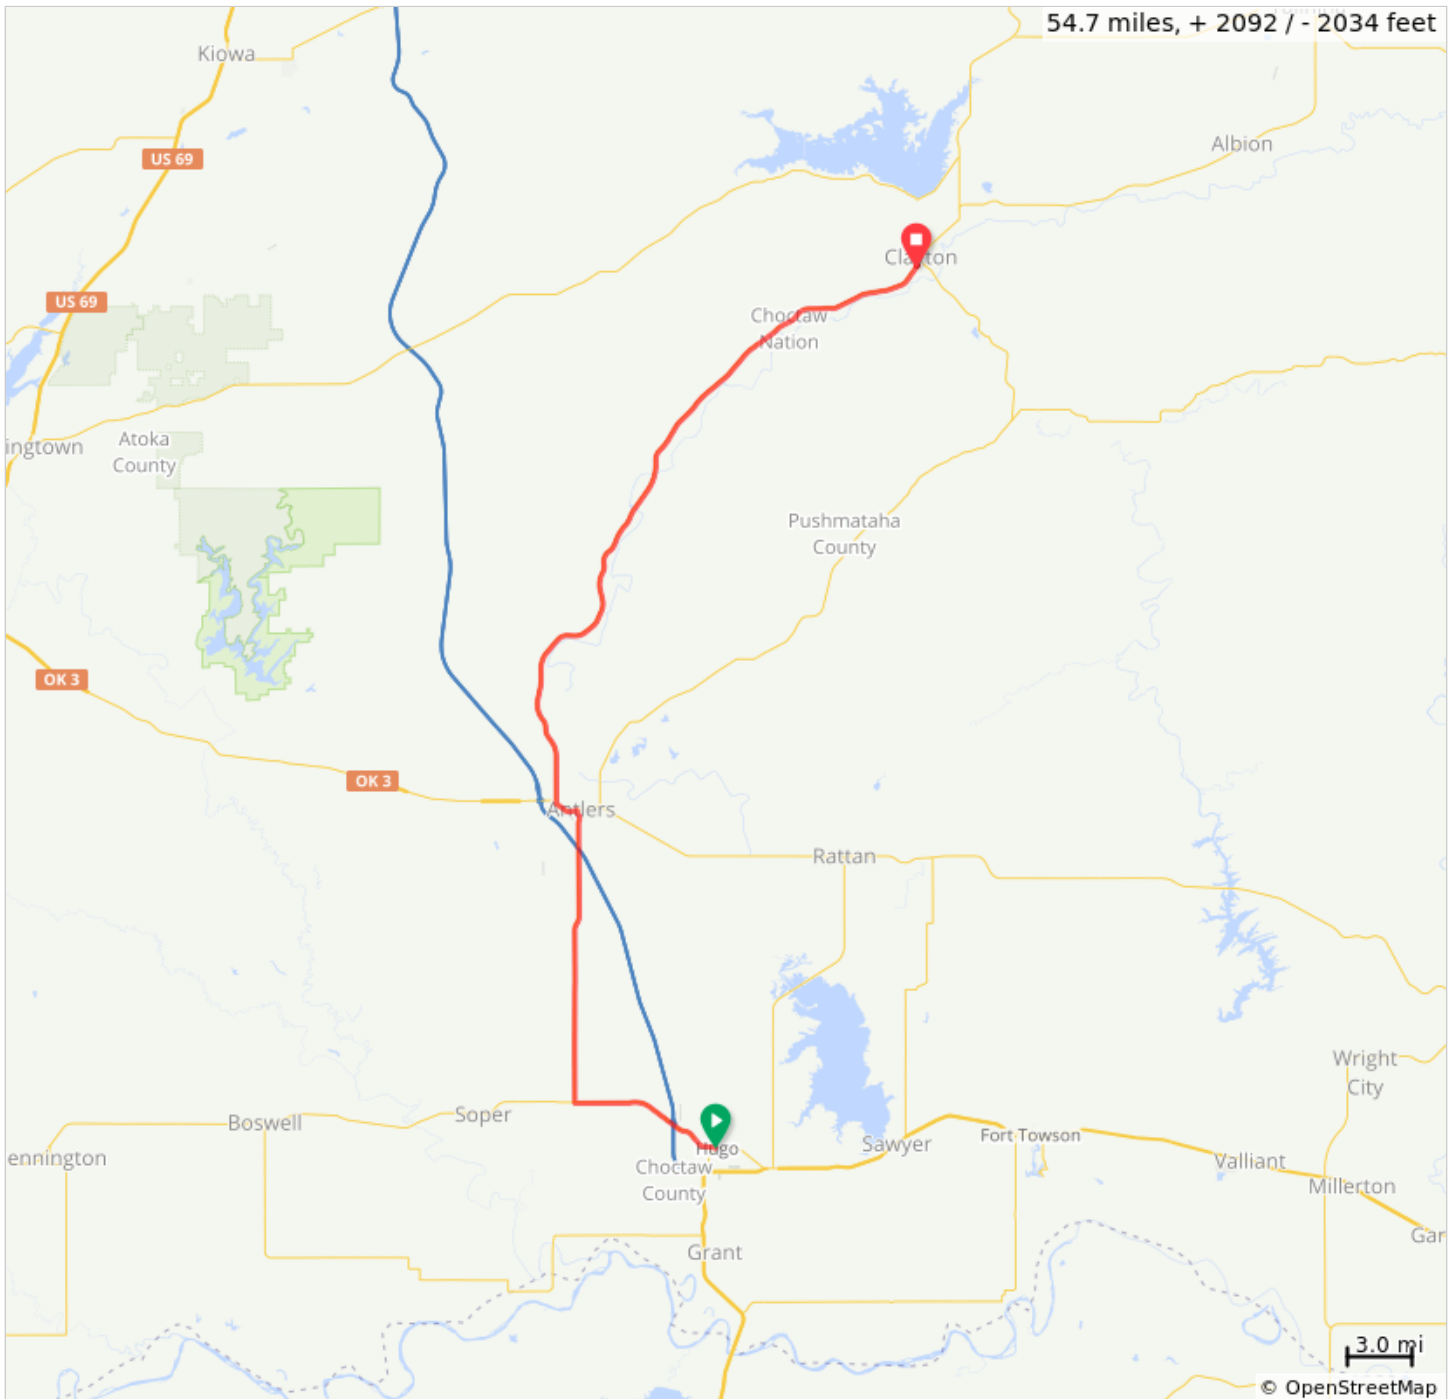

19R D-1 OKFW

19R D-1 OKFW

Dist	Type	Note
0.0	📍	Start of route
2.5	↑	Continue onto US-271 N/US-70 W
7.1	→	R onto US-271 N
20.3	←	L onto OK-3 W/W Main St
21.4	→	R onto OK-2 N
54.6	←	L onto Chickasaw St
54.7	📍	End of route

54.7 miles. +2385/-2330 feet
