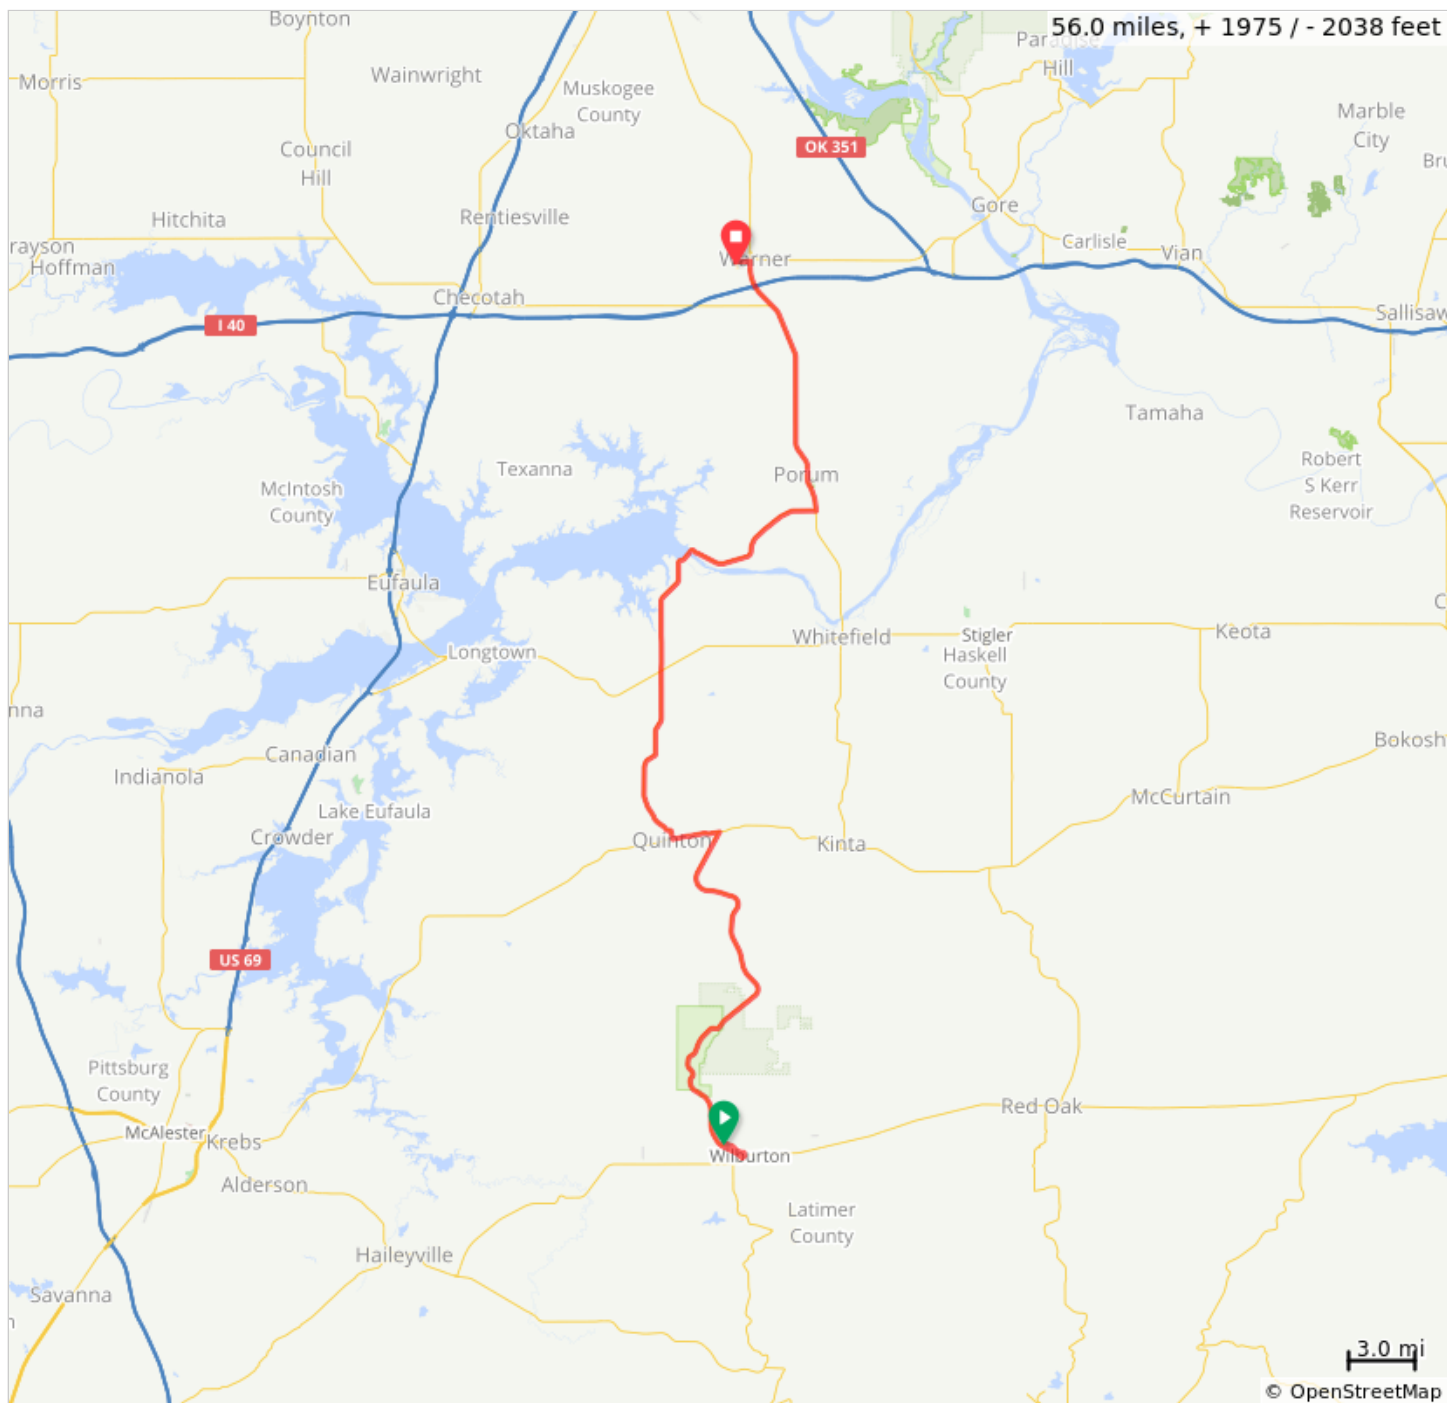

19R D-3 OKFW

19R D-3 OKFW

Dist	Type	Note
0.0	📍	Start of route
1.1	➔	R onto NW 3rd St
1.2	➔	R after E-Z Mart (on the right)
1.4	➔	R onto OK-2 N
20.4	➡	L onto OK-31 W
22.5	➔	R onto M St
22.9	⬆	Continue onto OK-71 N/6th St
43.4	➡	L onto OK-2 N
55.3	➡	L onto College Rd
55.9	➡	L
56.0	📍	End of route

56.0 miles. +2180/-2242 feet
