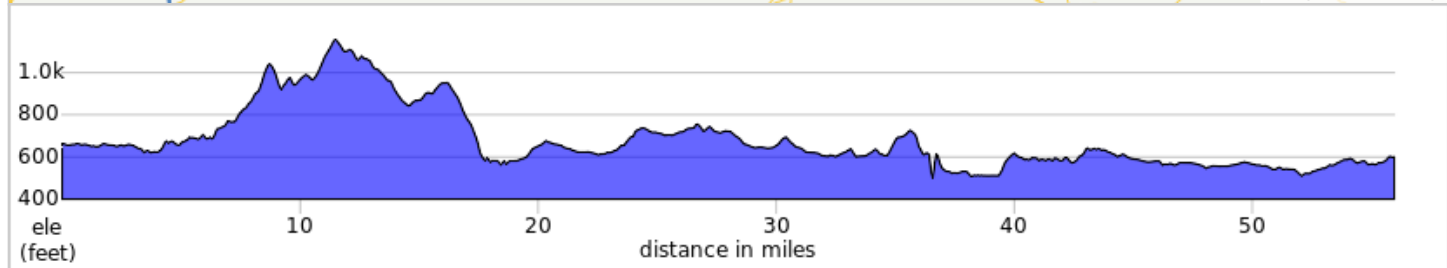

19R D-3 OKFW

19R D-3 OKFW

Dist	Type	Note
0.0	📍	Start of route
1.1	➔	R onto NW 3rd St
1.2	➔	R after E-Z Mart (on the right)
1.4	➔	R onto OK-2 N
20.4	➡	L onto OK-31 W
22.5	➔	R onto M St
22.9	⬆	Continue onto OK-71 N/6th St
43.4	➡	L onto OK-2 N
55.3	➡	L onto College Rd
55.9	➡	L
56.0	📍	End of route

56.0 miles. +2180/-2242 feet
