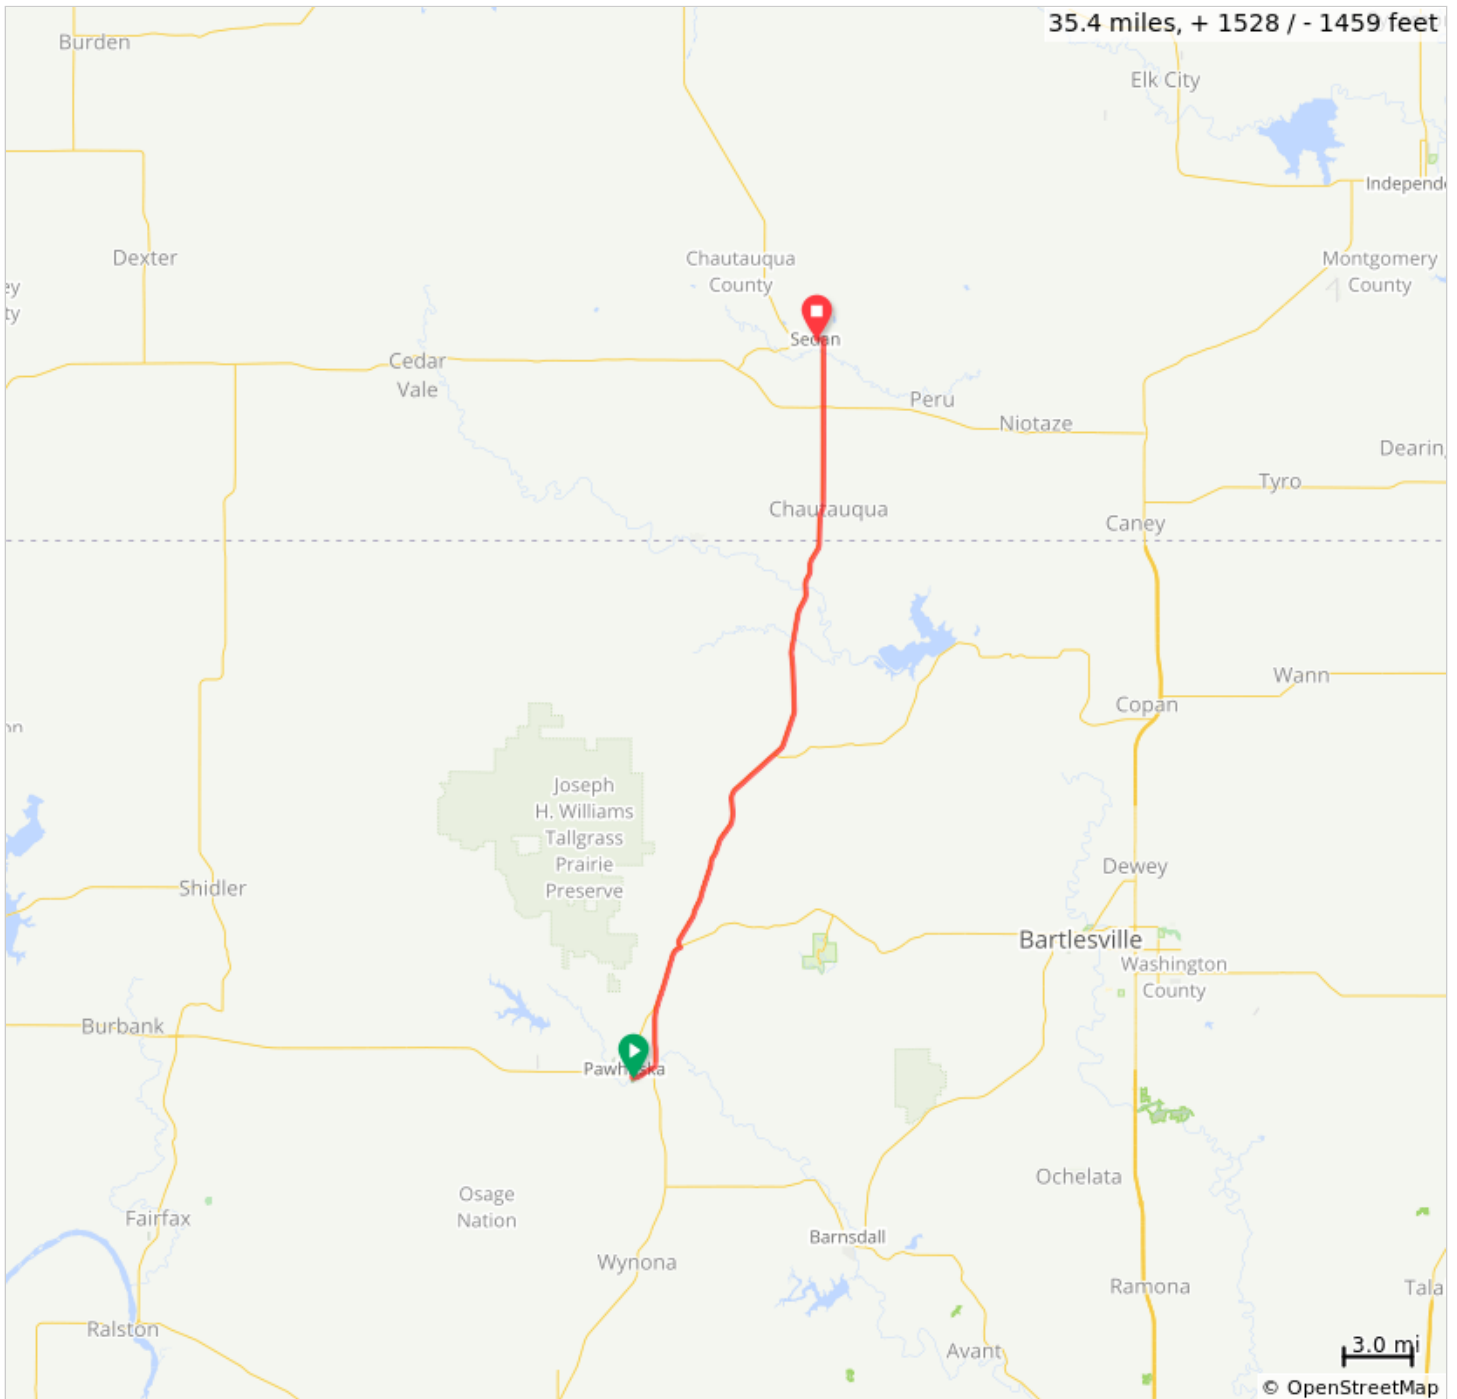

19R D-7 OKFW

19R D-7 OKFW

Dist	Type	Note
0.0	📍	Start of route
0.0	←	L onto Lynn Ave
0.1	←	L onto E Main St
1.2	←	L onto US-60 E/John Dahl Ave
6.7	←	L onto OK-99 N
26.1	↑	Continue onto KS-99 N
35.0	←	L onto E Main St
35.3	→	R onto N Chautauqua St
35.4	📍	End of route

35.4 miles. +1914/-1848 feet
